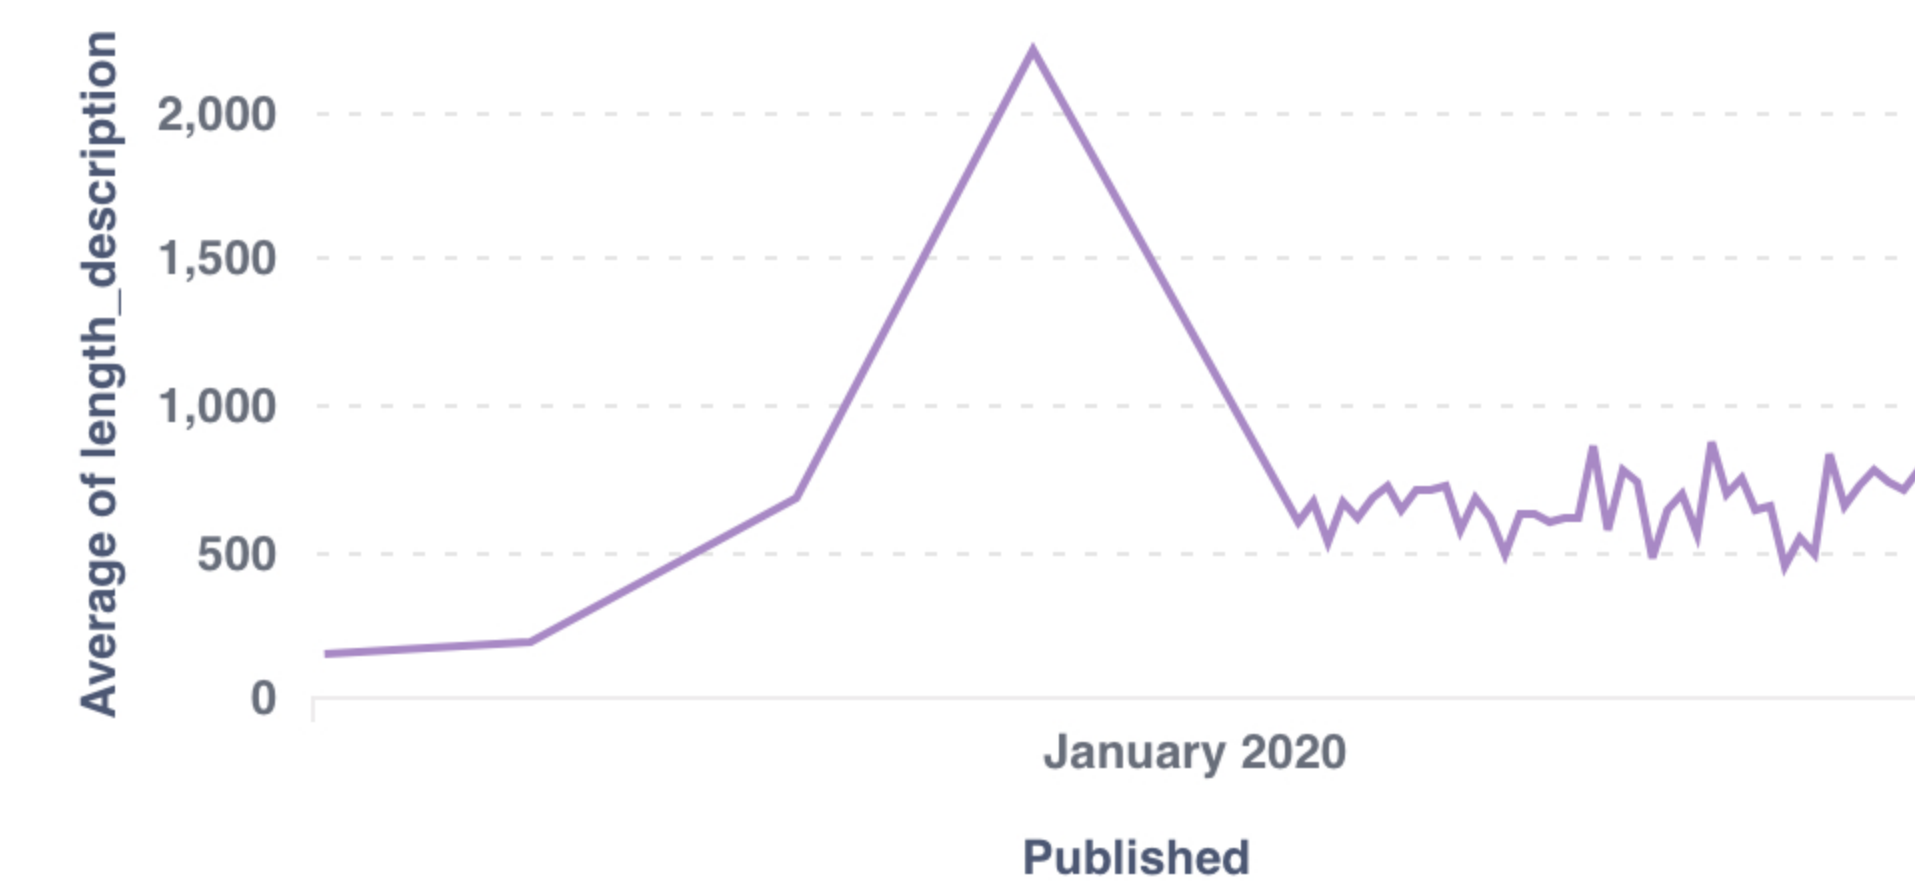

Bubble Chart

Postal Codes

POI Published

Average Description Length by Month

POI Cities

Names

Licenses

License	Count
<a href="https://creativecommons.org/licenses/by-sa/4.0/">https://creativecommons.org/licenses/by-sa/4.0/</a>	15,621
<a href="https://creativecommons.org/licenses/by/4.0/">https://creativecommons.org/licenses/by/4.0/</a>	7,876
<a href="https://creativecommons.org/publicdomain/zero/1.0/">https://creativecommons.org/publicdomain/zero/1.0/</a>	1,846
<a href="https://www.info.tourismus-hub-hessen.de/daten-nutzung/">https://www.info.tourismus-hub-hessen.de/daten-nutzung/</a>	1,558
<a href="https://creativecommons.org/licenses/by-sa/4.0/deed.de">https://creativecommons.org/licenses/by-sa/4.0/deed.de</a>	1,354
<a href="https://cms.thuecat.org/datenquelle-thuecat">https://cms.thuecat.org/datenquelle-thuecat</a>	1,102
-	769
<a href="https://creativecommons.org/licenses/by-nd/4.0/">https://creativecommons.org/licenses/by-nd/4.0/</a>	138