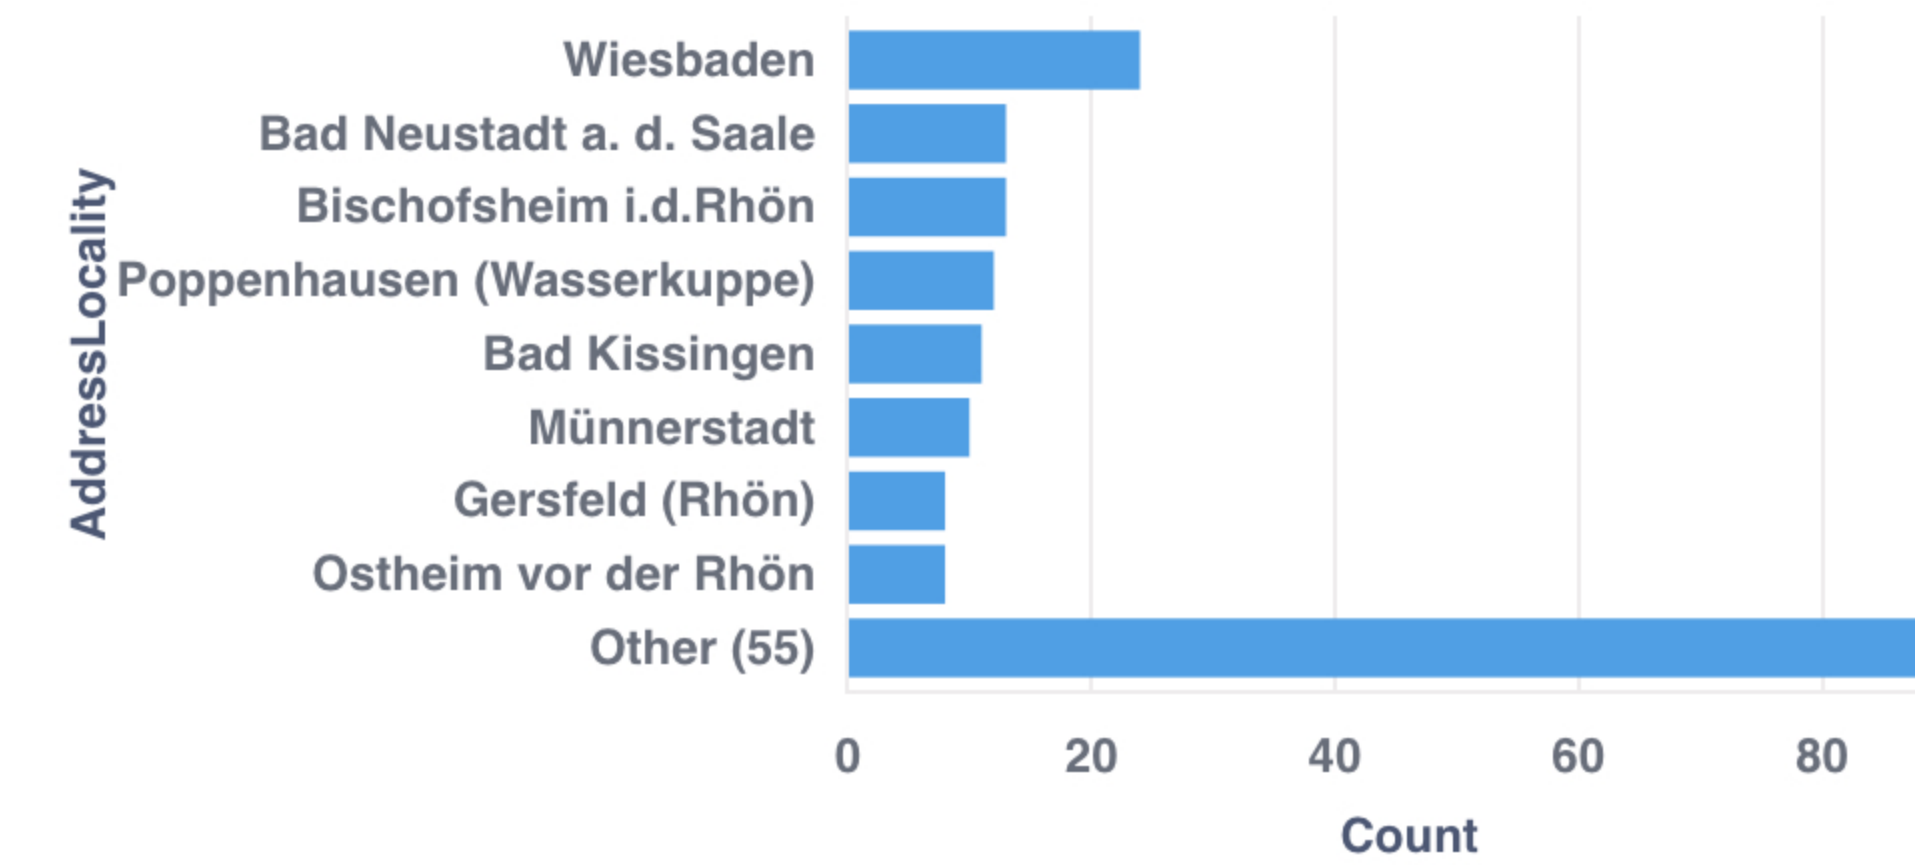

Bubble Chart

Postal Codes

POI Published

Average Description Length by Month

POI Cities

Names

Licenses

License	Count
<a href="https://creativecommons.org/licenses/by-sa/4.0/">https://creativecommons.org/licenses/by-sa/4.0/</a>	15,621
<a href="https://creativecommons.org/licenses/by/4.0/">https://creativecommons.org/licenses/by/4.0/</a>	7,876
<a href="https://creativecommons.org/publicdomain/zero/1.0/">https://creativecommons.org/publicdomain/zero/1.0/</a>	1,846
<a href="https://www.info.tourismus-hub-hessen.de/daten-nutzung/">https://www.info.tourismus-hub-hessen.de/daten-nutzung/</a>	1,558
<a href="https://creativecommons.org/licenses/by-sa/4.0/deed.de">https://creativecommons.org/licenses/by-sa/4.0/deed.de</a>	1,354
<a href="https://cms.thuecat.org/datenquelle-thuecat">https://cms.thuecat.org/datenquelle-thuecat</a>	1,102
-	769
<a href="https://creativecommons.org/licenses/by-nd/4.0/">https://creativecommons.org/licenses/by-nd/4.0/</a>	138