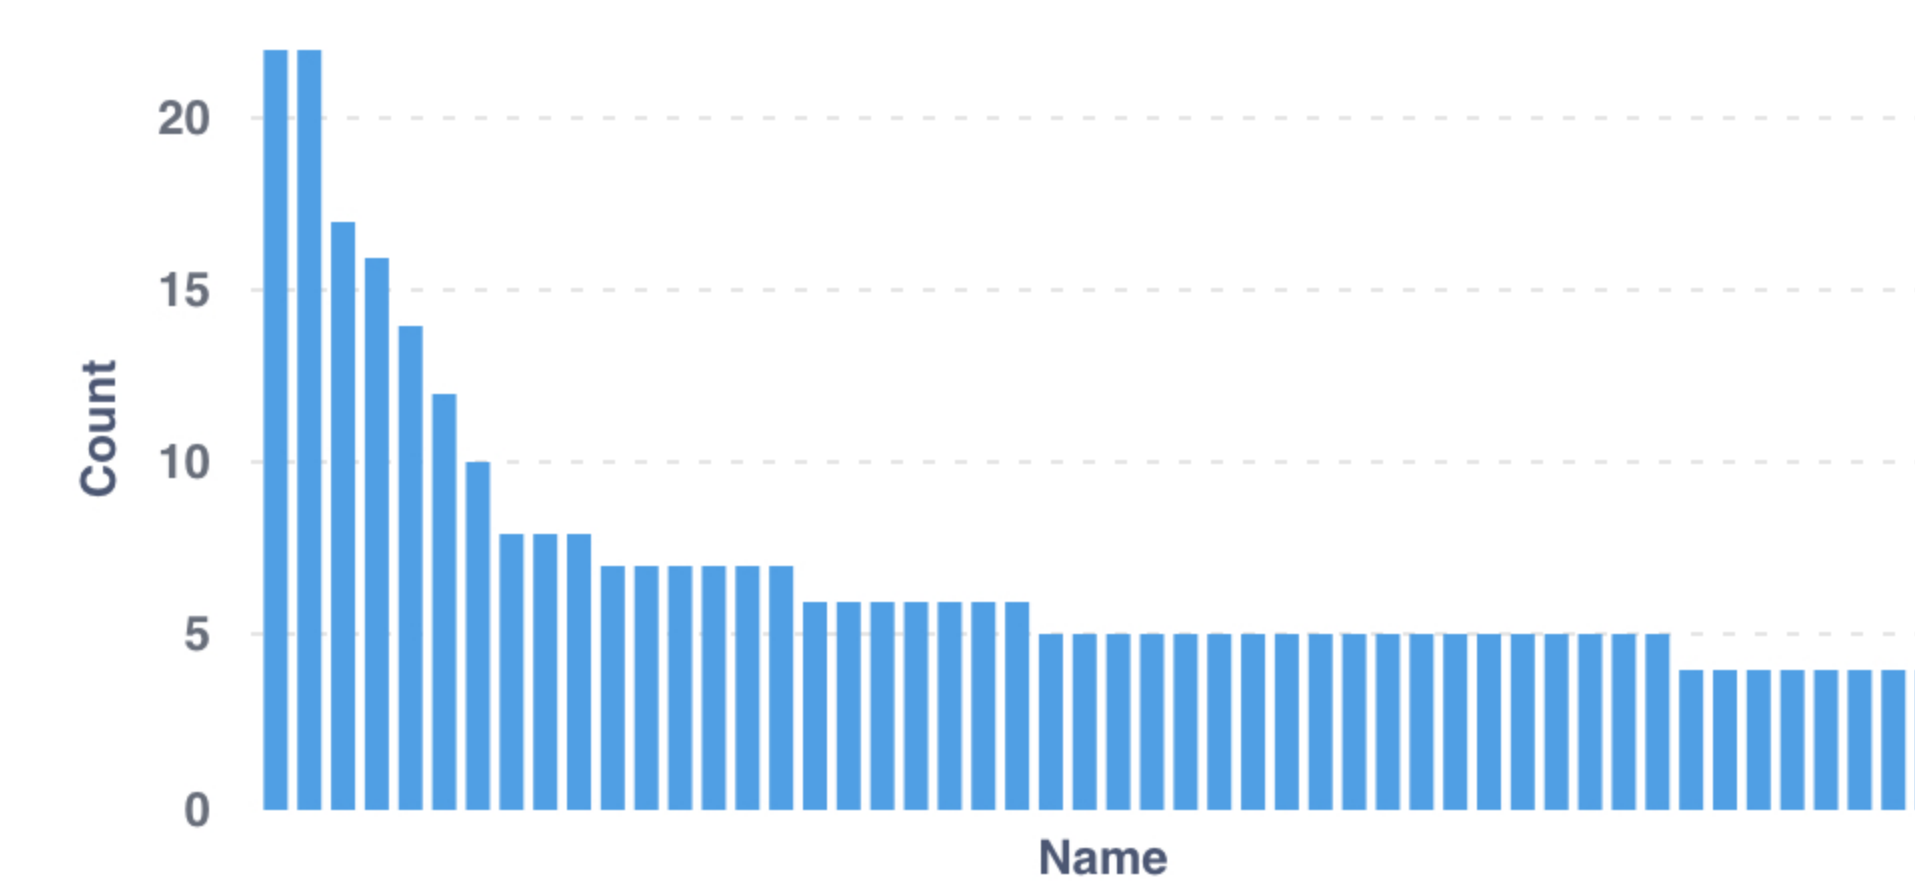

Bubble Chart

Postal Codes

POI Published

Average Description Length by Month

POI Cities

Names

Licenses

License	Count
<a href="https://creativecommons.org/licenses/by-sa/4.0/">https://creativecommons.org/licenses/by-sa/4.0/</a>	15,621
<a href="https://creativecommons.org/licenses/by/4.0/">https://creativecommons.org/licenses/by/4.0/</a>	7,876
<a href="https://creativecommons.org/publicdomain/zero/1.0/">https://creativecommons.org/publicdomain/zero/1.0/</a>	1,846
<a href="https://www.info.tourismus-hub-hessen.de/daten-nutzung/">https://www.info.tourismus-hub-hessen.de/daten-nutzung/</a>	1,558
<a href="https://creativecommons.org/licenses/by-sa/4.0/deed.de">https://creativecommons.org/licenses/by-sa/4.0/deed.de</a>	1,354
<a href="https://cms.thuecat.org/datenquelle-thuecat">https://cms.thuecat.org/datenquelle-thuecat</a>	1,102
-	769
<a href="https://creativecommons.org/licenses/by-nd/4.0/">https://creativecommons.org/licenses/by-nd/4.0/</a>	138