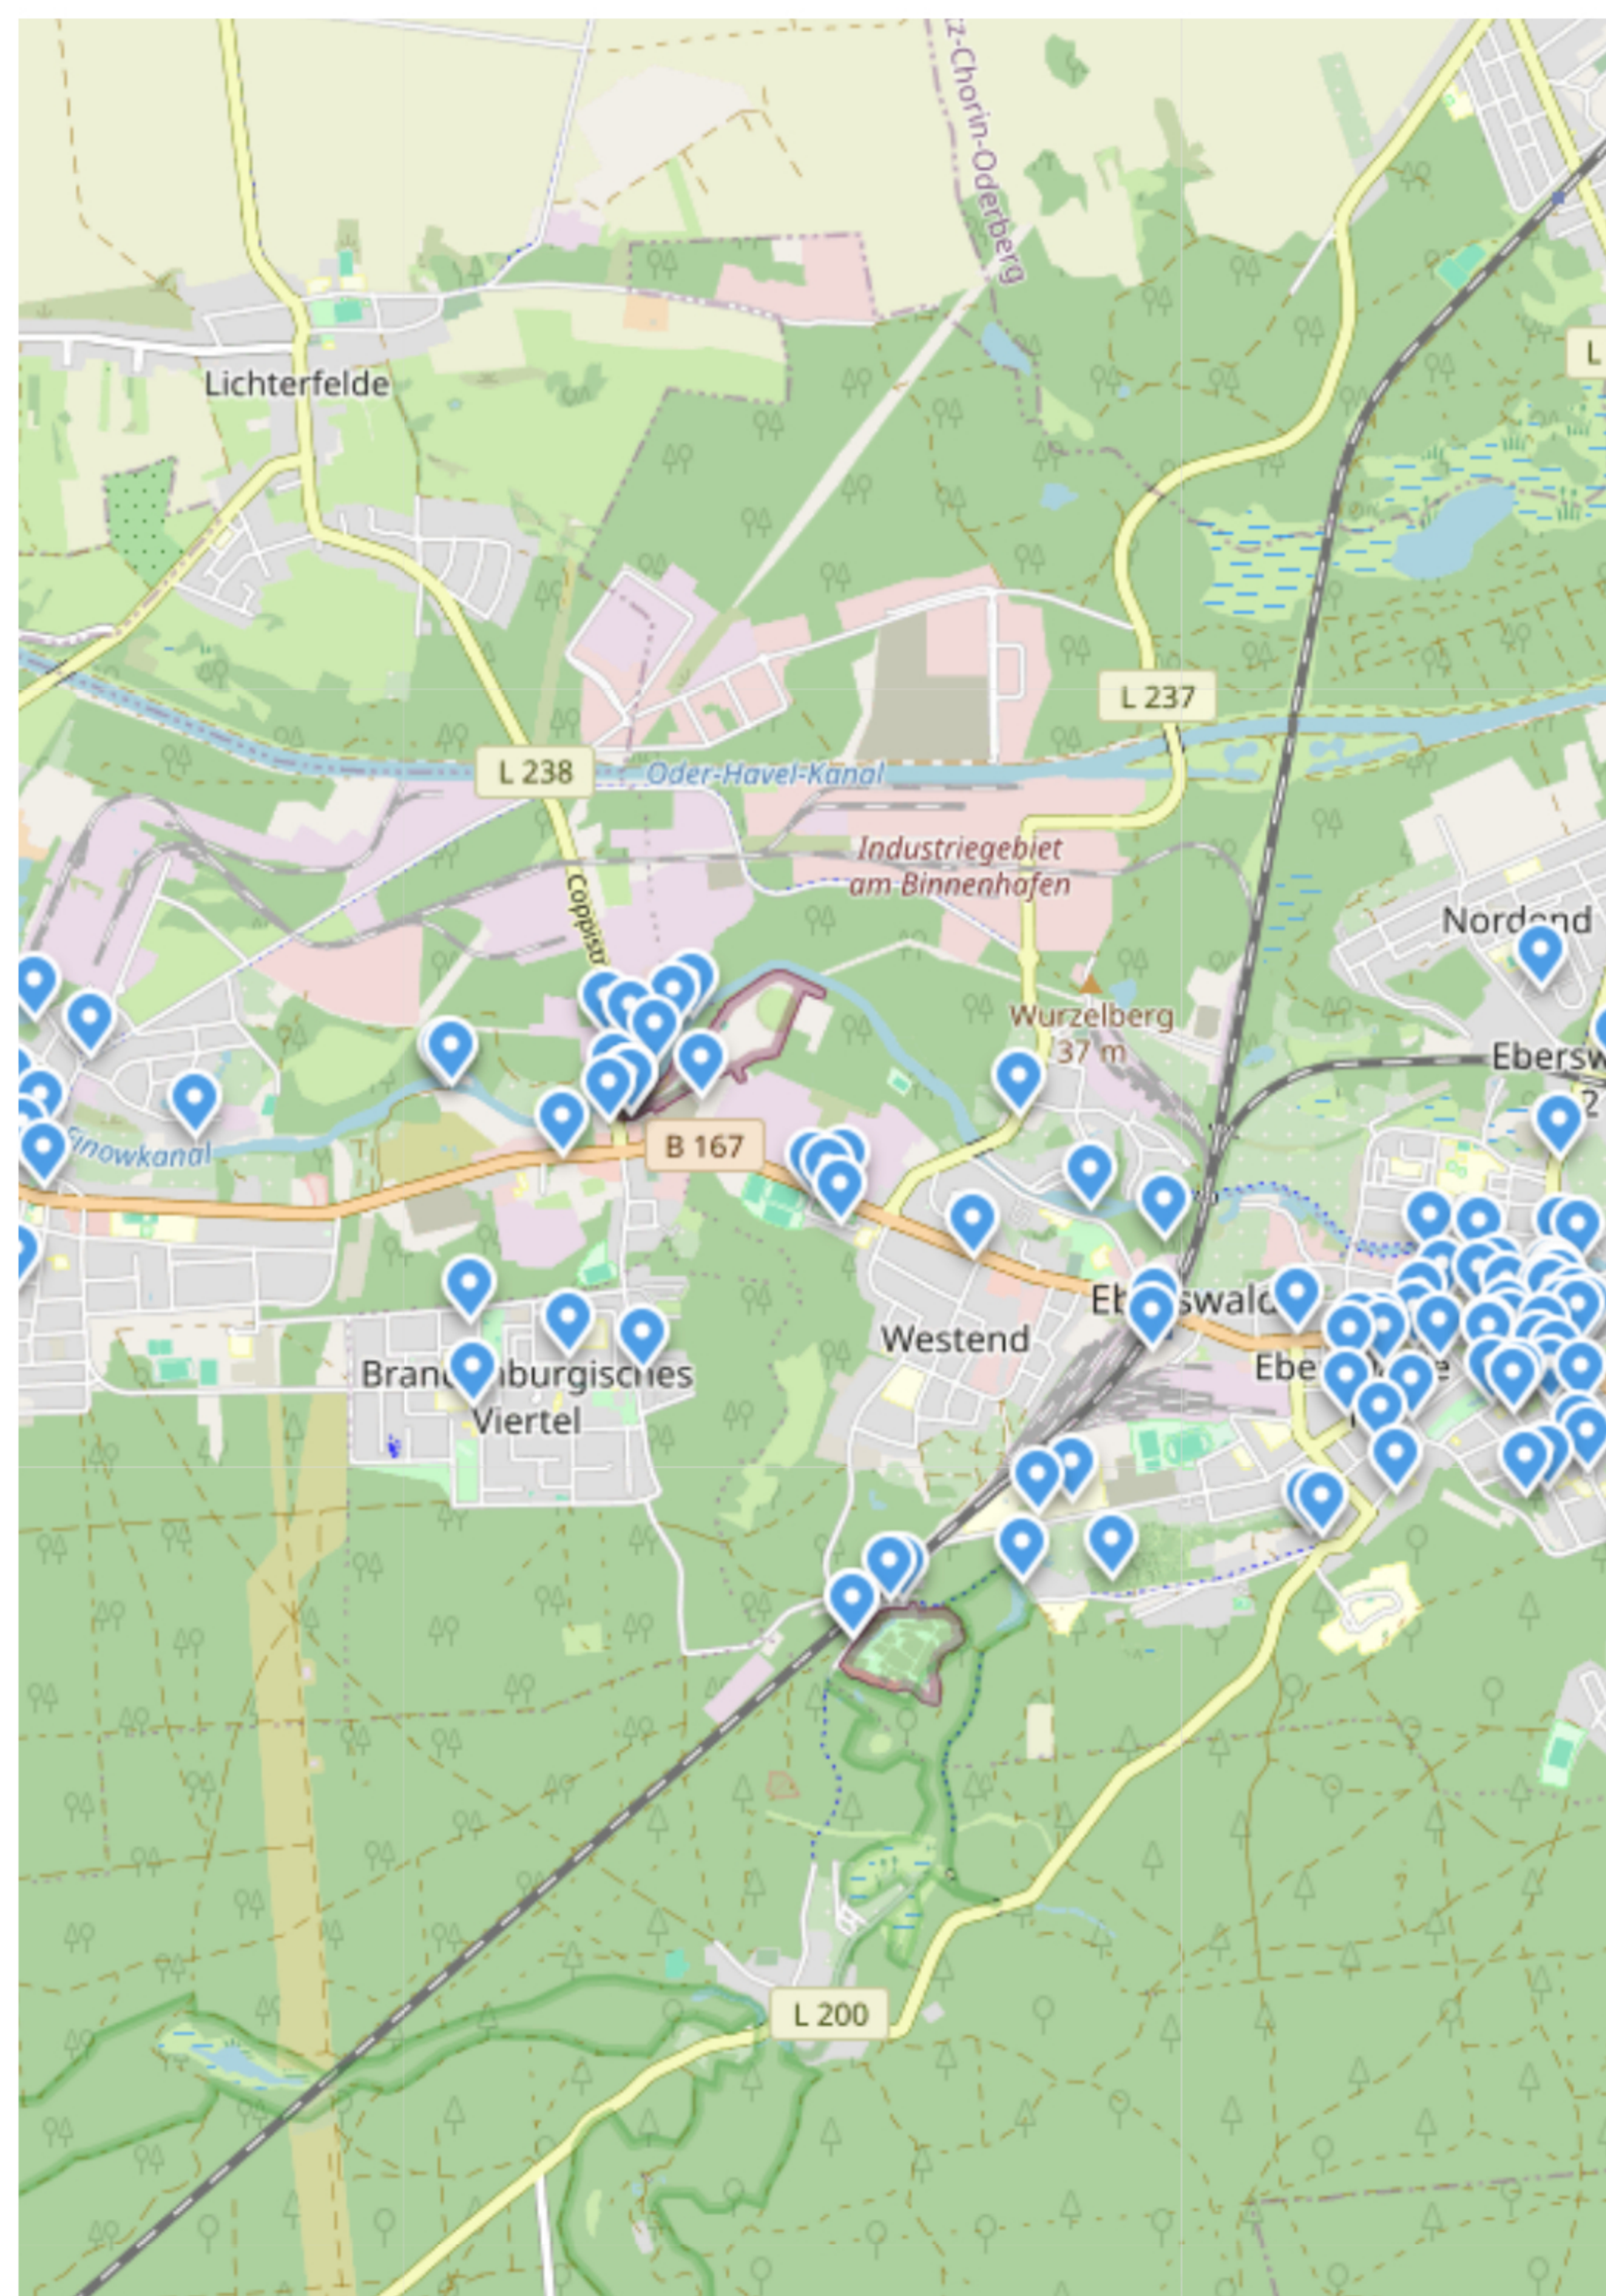

1,416

Missing names

30,290

Missing Published ⓘ

Some Heading

POI Map

Maybe use also some text to mention what to look for.

POIs in Eberswalde

Bubble Chart

Postal Codes

POI Published

Average Description Length by Month

POI Cities

Names

Licenses

License	Count
<a href="https://creativecommons.org/licenses/by-sa/4.0/">https://creativecommons.org/licenses/by-sa/4.0/</a>	15,621
<a href="https://creativecommons.org/licenses/by/4.0/">https://creativecommons.org/licenses/by/4.0/</a>	7,876
<a href="https://creativecommons.org/publicdomain/zero/1.0/">https://creativecommons.org/publicdomain/zero/1.0/</a>	1,846
<a href="https://www.info.tourismus-hub-hessen.de/daten-nutzung/">https://www.info.tourismus-hub-hessen.de/daten-nutzung/</a>	1,558
<a href="https://creativecommons.org/licenses/by-sa/4.0/deed.de">https://creativecommons.org/licenses/by-sa/4.0/deed.de</a>	1,354
<a href="https://cms.thuecat.org/datenquelle-thuecat">https://cms.thuecat.org/datenquelle-thuecat</a>	1,102
-	769
<a href="https://creativecommons.org/licenses/by-nd/4.0/">https://creativecommons.org/licenses/by-nd/4.0/</a>	138