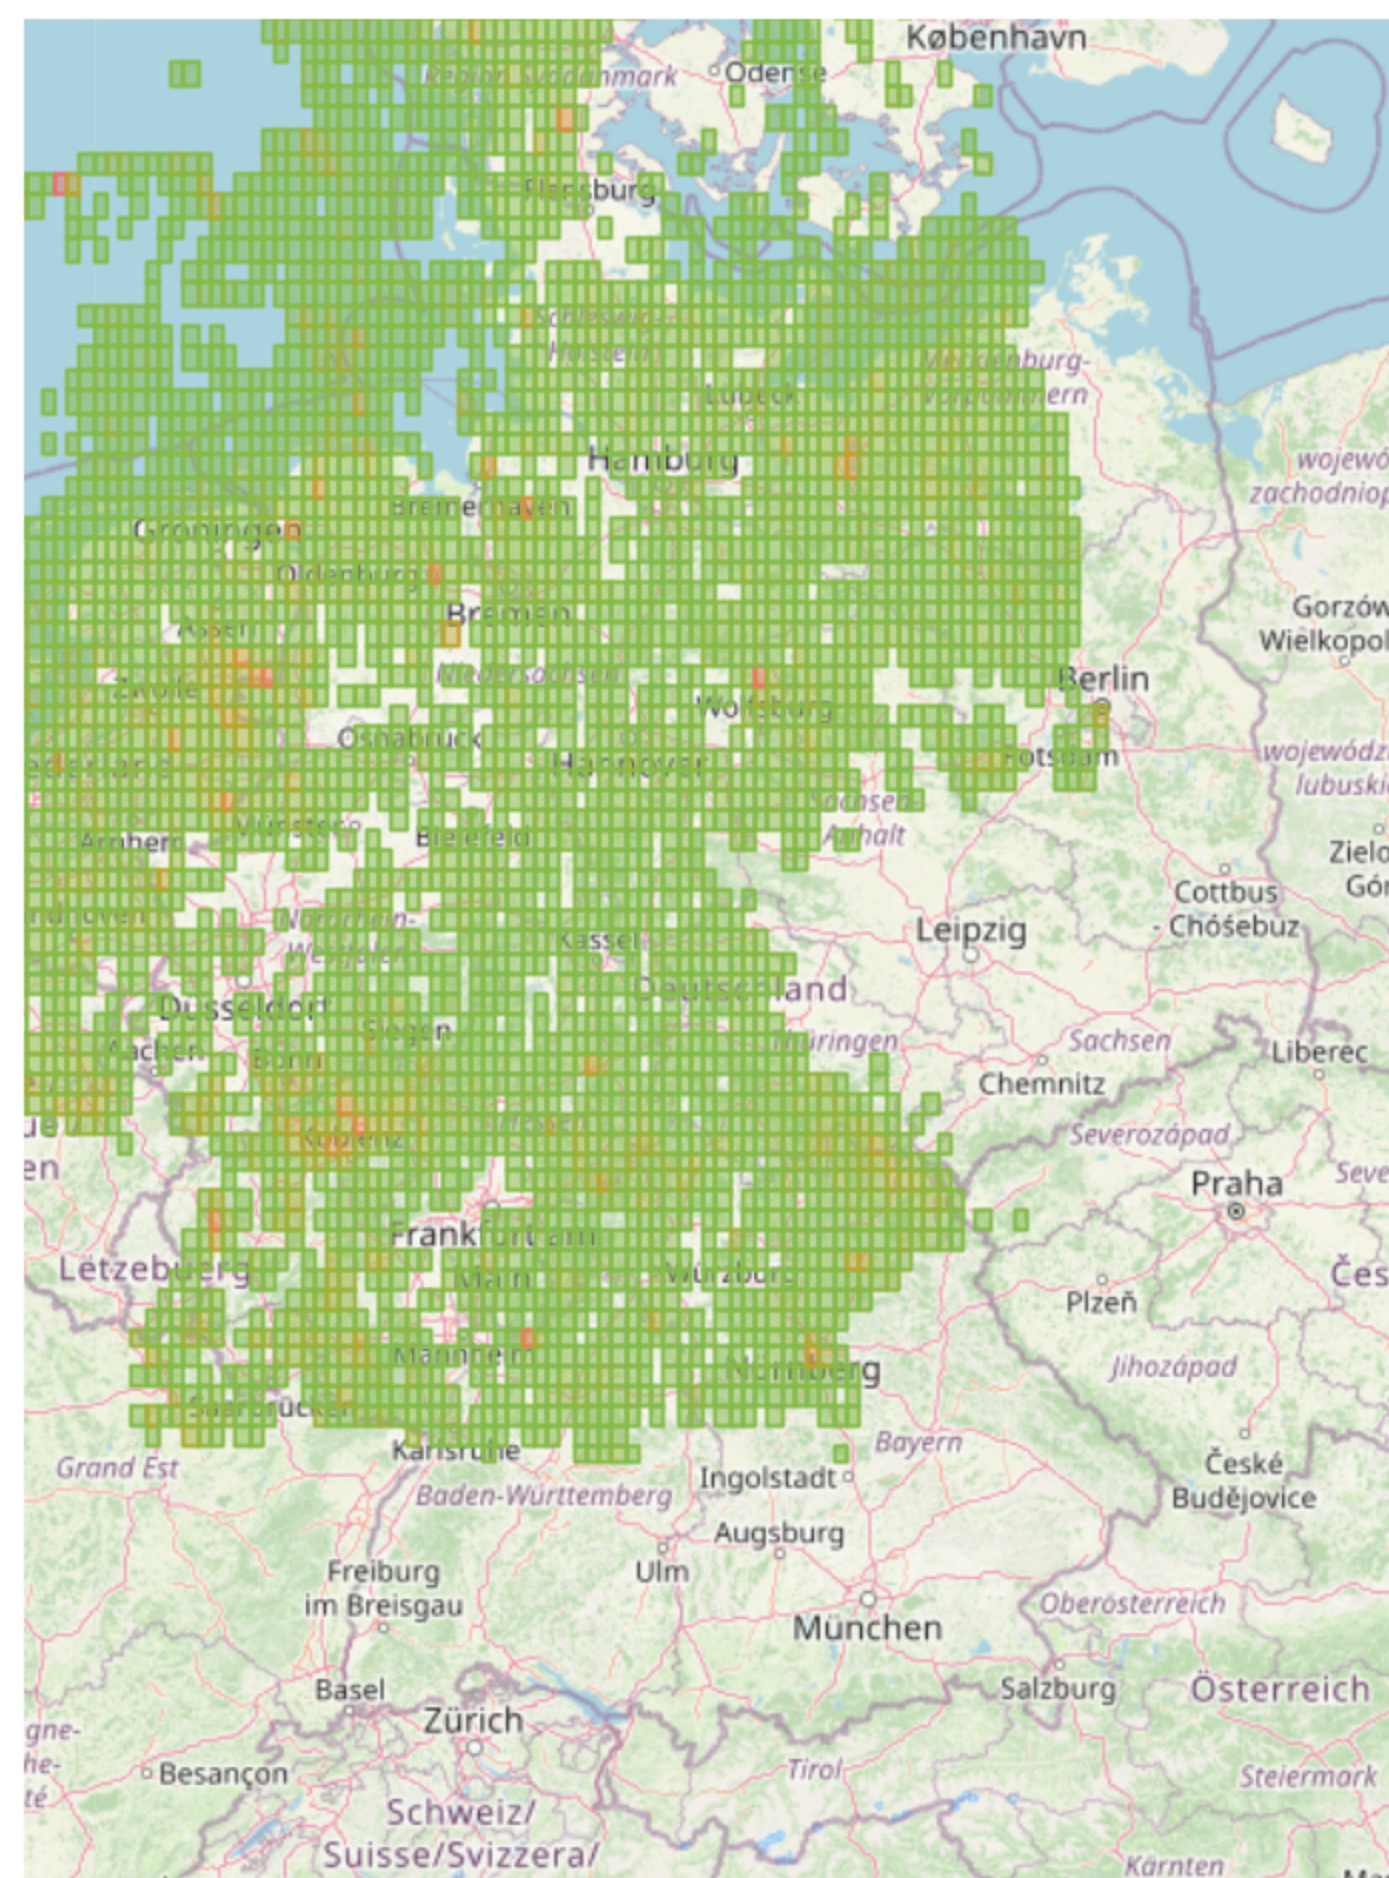

1,416

Missing names

30,290

Missing Published ⓘ

Some Heading

POI Map

Maybe use also some text to mention what to look for.

POIs in Eberswalde

Bubble Chart

Postal Codes

POI Published

Average Description Length by Month

POI Cities

Names

Licenses

License	Count
<a href="https://creativecommons.org/licenses/by-sa/4.0/">https://creativecommons.org/licenses/by-sa/4.0/</a>	15,621
<a href="https://creativecommons.org/licenses/by/4.0/">https://creativecommons.org/licenses/by/4.0/</a>	7,876
<a href="https://creativecommons.org/publicdomain/zero/1.0/">https://creativecommons.org/publicdomain/zero/1.0/</a>	1,846
<a href="https://www.info.tourismus-hub-hessen.de/daten-nutzung/">https://www.info.tourismus-hub-hessen.de/daten-nutzung/</a>	1,558
<a href="https://creativecommons.org/licenses/by-sa/4.0/deed.de">https://creativecommons.org/licenses/by-sa/4.0/deed.de</a>	1,354
<a href="https://cms.thuecat.org/datenquelle-thuecat">https://cms.thuecat.org/datenquelle-thuecat</a>	1,102
-	769
<a href="https://creativecommons.org/licenses/by-nd/4.0/">https://creativecommons.org/licenses/by-nd/4.0/</a>	138