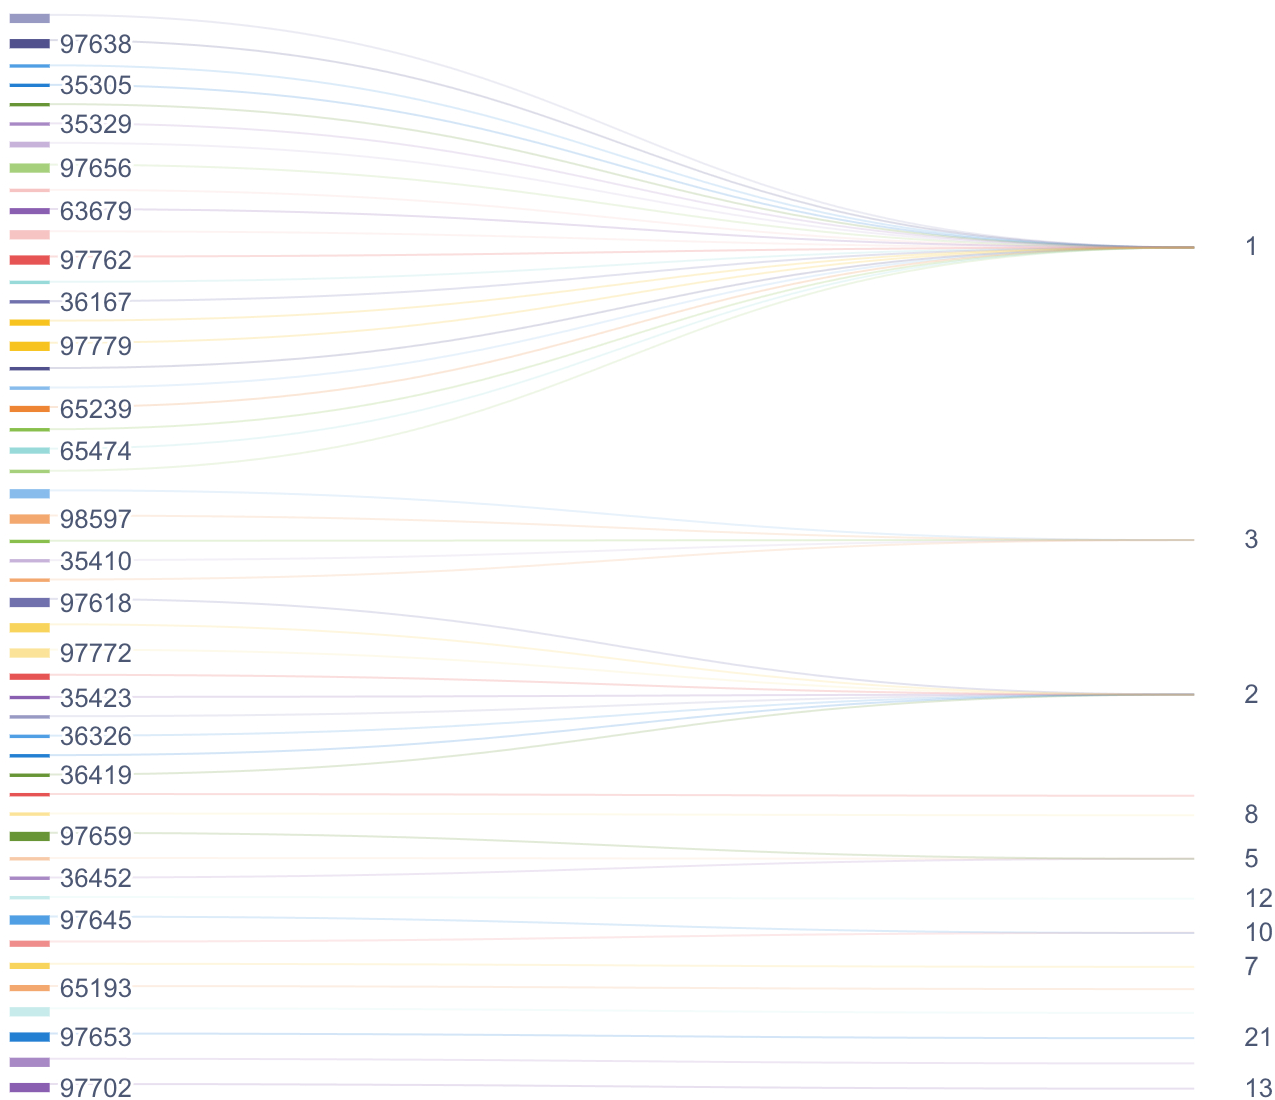

Knowledge Graph POIs 2024

Most Used Postal Code

Map of Points of Interest (does not show all; depending on zoom level)

Filtered by PostalCode is 50 selections

55,150

Number of POIs

Poi, Count, Grouped by License

10000 rows

POI Cities

Usage of Licenses