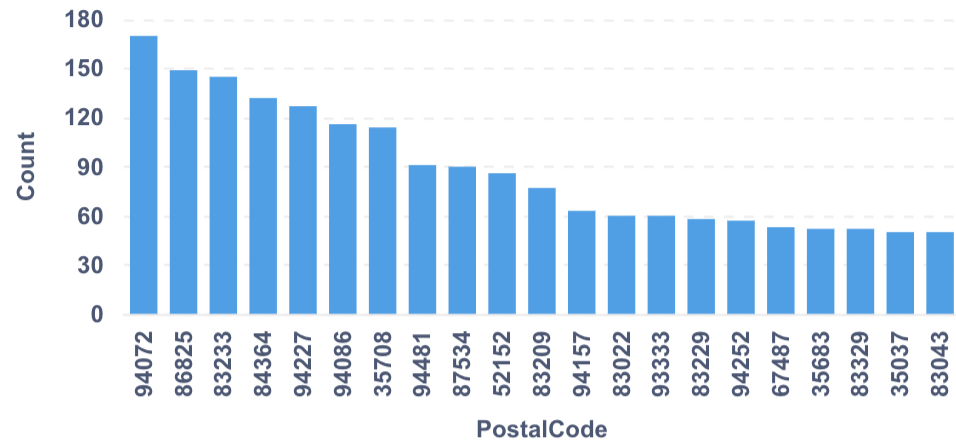

Postal codes with most of the Poi