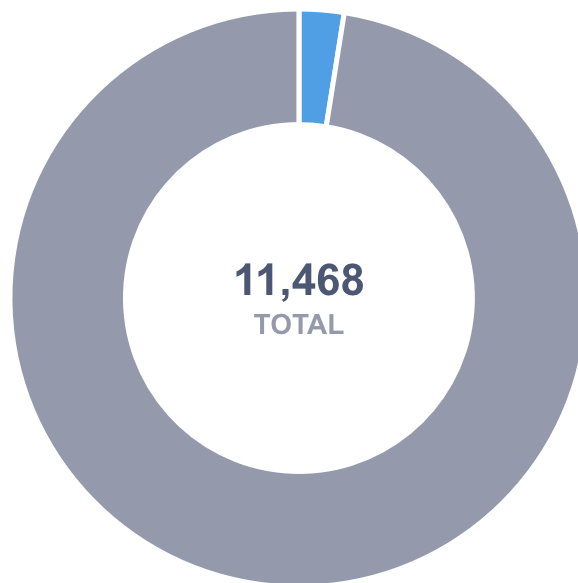

Count, Grouped by Sum of Latitude

- (empty) 2.51%
- Other 97.49%