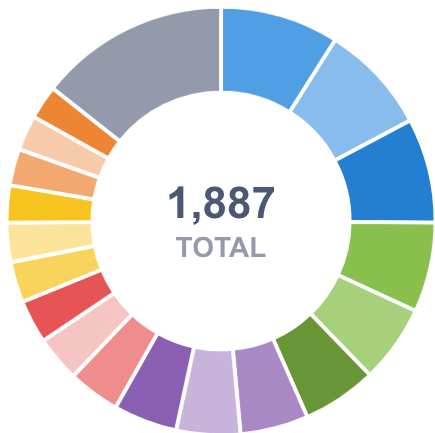

TOP POIs AddressLocality

- Bad Füs 8.96%
- Nürnbe 8.27%
- Bad Wö 7.90%
- Bad Birn 6.78%
- Bad Gri 5.88%
- Bernau 5.62%
- Rosenh 5.14%
- Grafena 4.82%
- Zwiesel 4.82%
- Obersta 3.92%
- Marbur 3.44%
- Perlesr 3.29%
- Haiger 3.07%
- Bayeris 2.97%
- 5 more